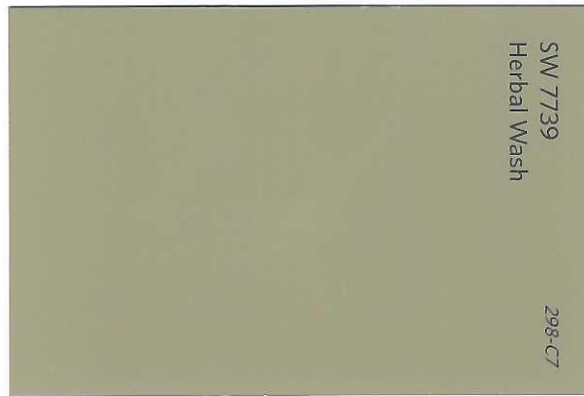

BODY Herbal Wash SHERWIN-WILLIAMS