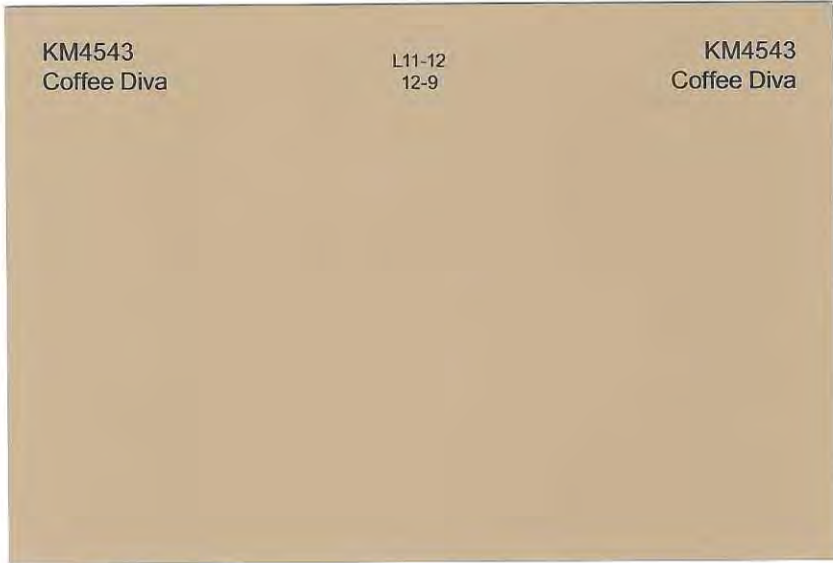

## EXTERIOR COLOR SCHEME

1

**TRIM**  
**Coffee Diva**  
KELLY MOORE

Body: Body color

Trim: Trim color

Garage Door: Body or Trim color

Garage Frame: Accent or Trim color

Shades: Accent or Trim color