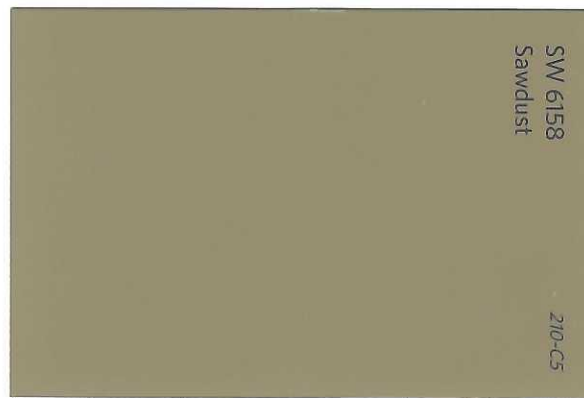

BODY

Sawdust

SHERWIN-WILLIAMS