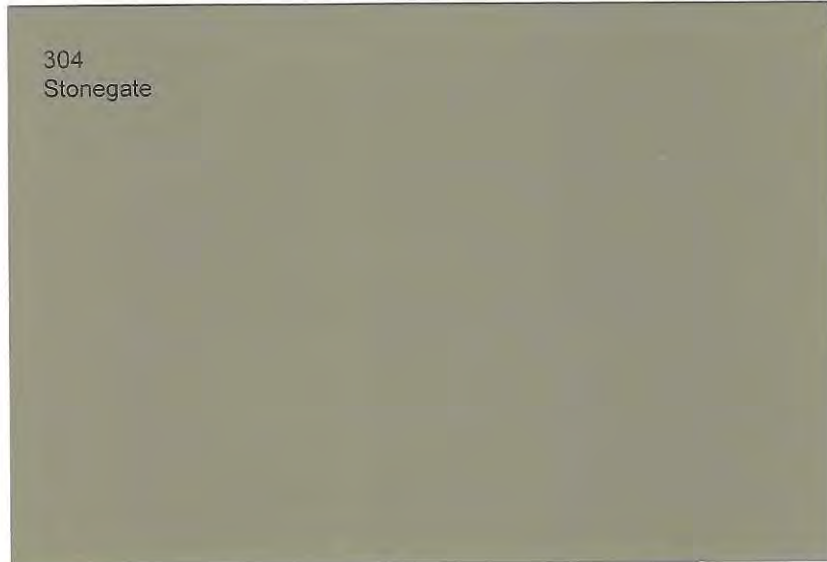

BODY

Stonegate

KELLY MOORE