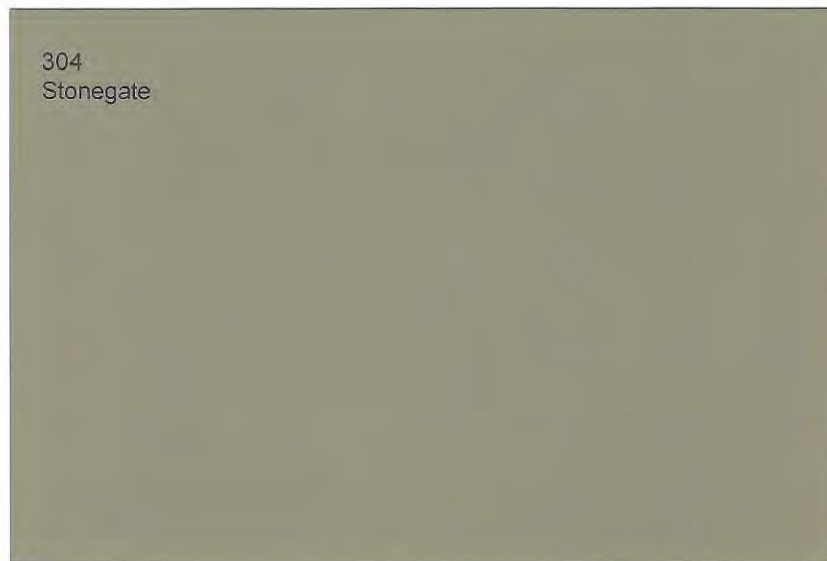

BODY

Stonegate

KELLY MOORE