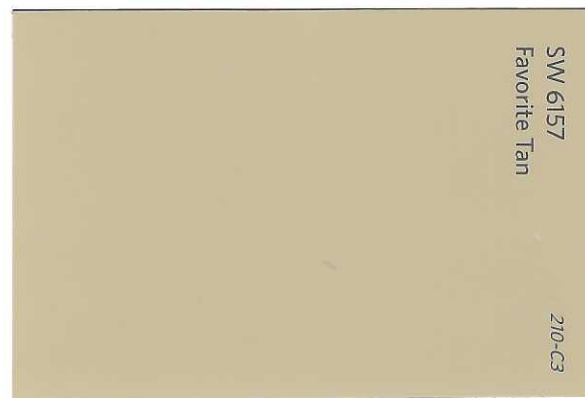

BODY

Favorite Tan

SHERWIN-WILLIAMS