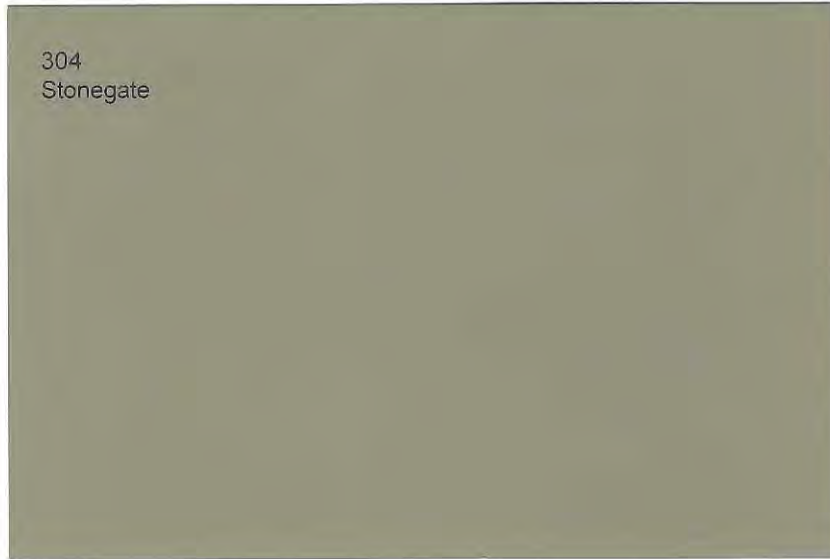

SUMMERSET II PALMS

EXTERIOR COLOR SCHEME

2

TRIM
Stonegate
KELLY MOORE