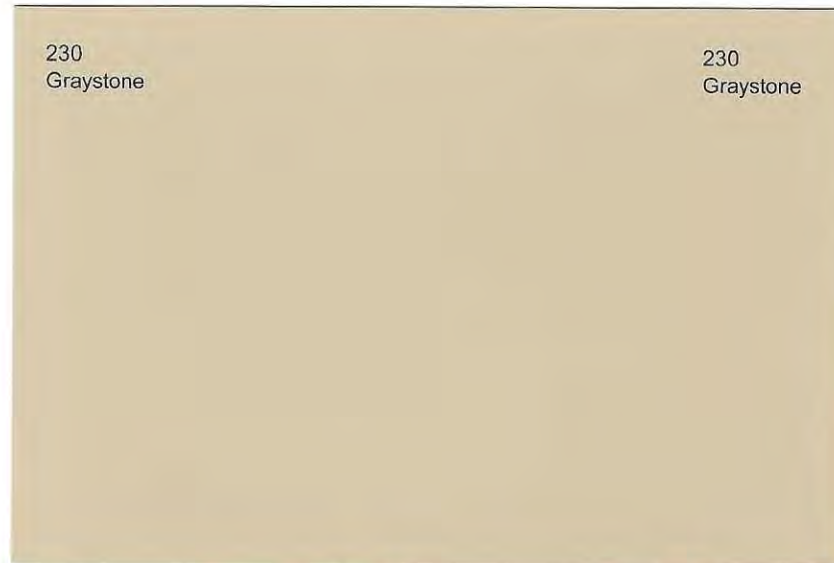

BODY

Greystone

KELLY MOORE