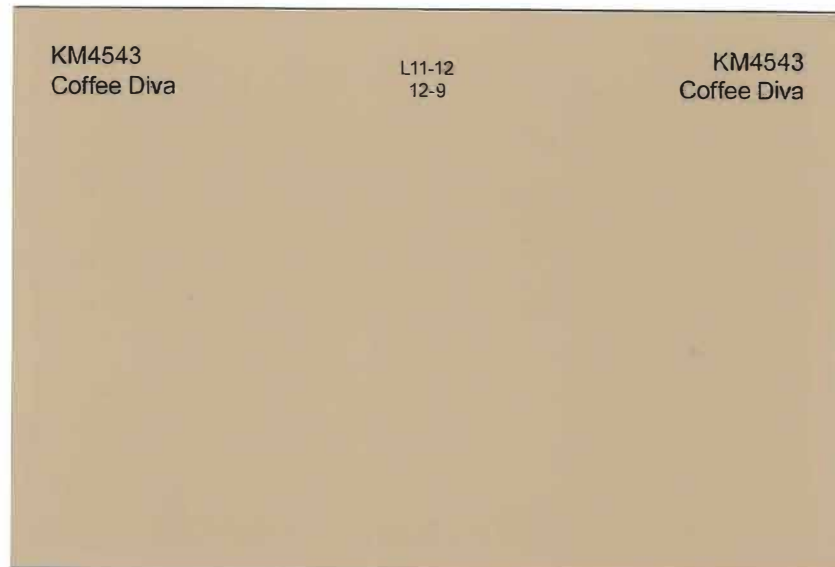

BODY

Coffee Diva

KELLY MOORE