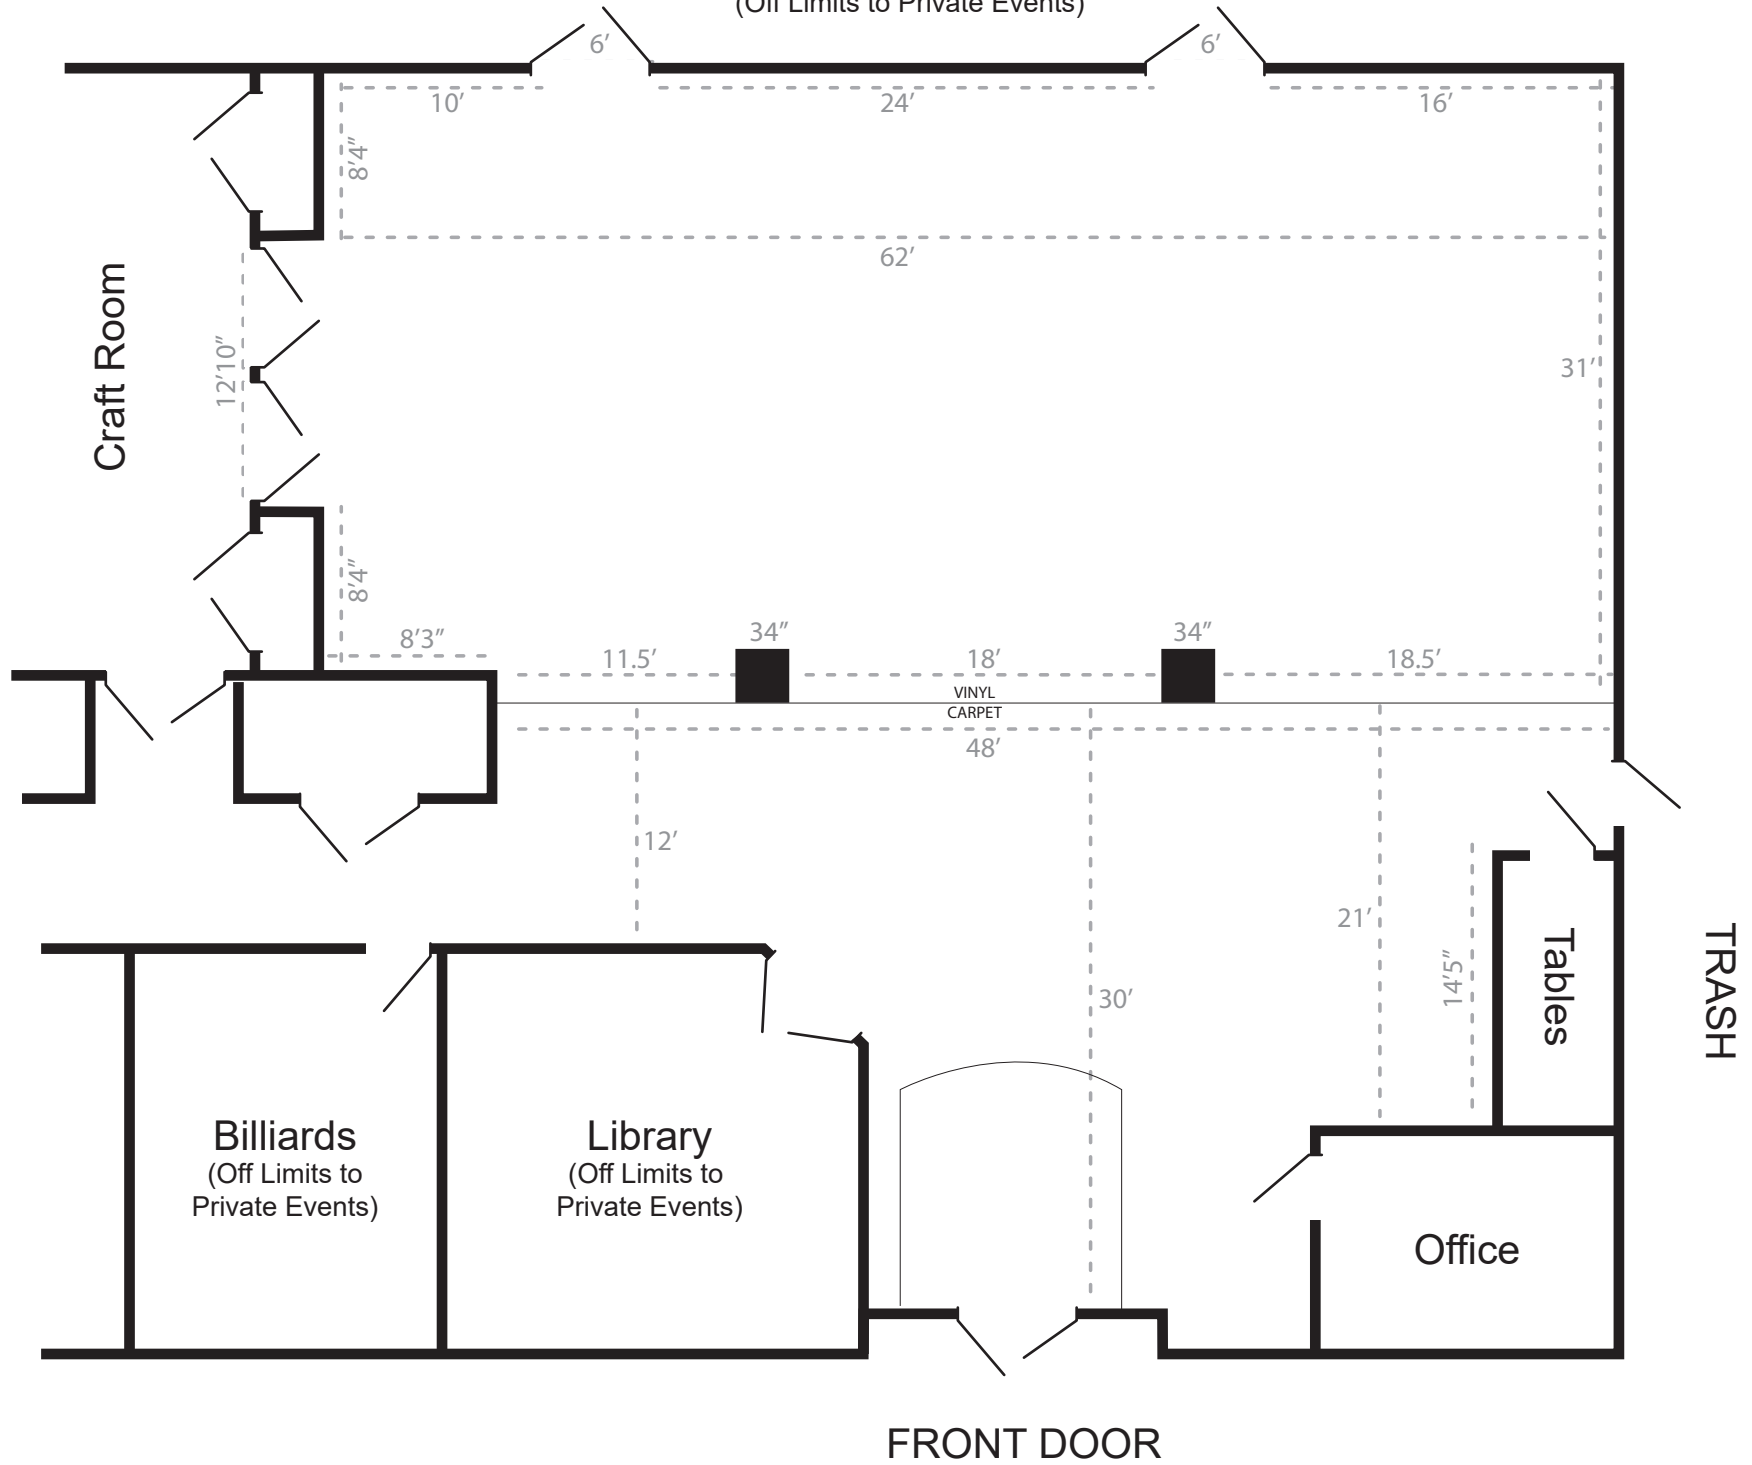

POOL & SPA
(Off Limits to Private Events)

8' Tables = 3
(fits 8 chairs comfortably)

10' Tables = 4
(fits 10 chairs comfortably)

5' Round Tables = 18
(fits 8 chairs comfortably)

Folding Chairs = 20

Grey Chairs = 18

Cushion Chairs = 160

3' Tables = 8
(fits 4 chairs comfortably)

3' Wood Tables = 4
(fits 4 chairs comfortably)

**For SSII Clubs only
Patio Furniture**

- Pool Tables - 10
- Brown Round Tables - 5
- Chairs (White) - 48
- Chairs (Brown) - 20
- Lounge Chairs - 10